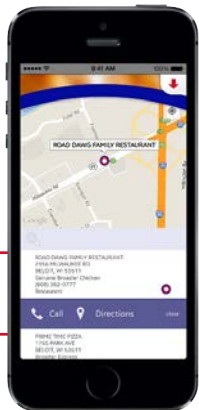

Touch the map and it will slide up a listing of the nearest locations. Press on the location to bring up additional information and the option to load turn-by-turn directions and to easily call the location directly.

### QUICK TIP

Tap once on the map to bring up locations. Tap twice to zoom in the map.

### QUICK TIP

Tap once on the location to bring up the quick call & directions features.