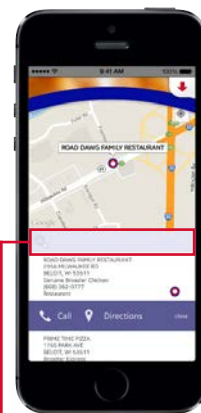

QUICK TIP

Want to type in a location? Click on the map then on the magnifying glass and you can enter the city, state or zip!